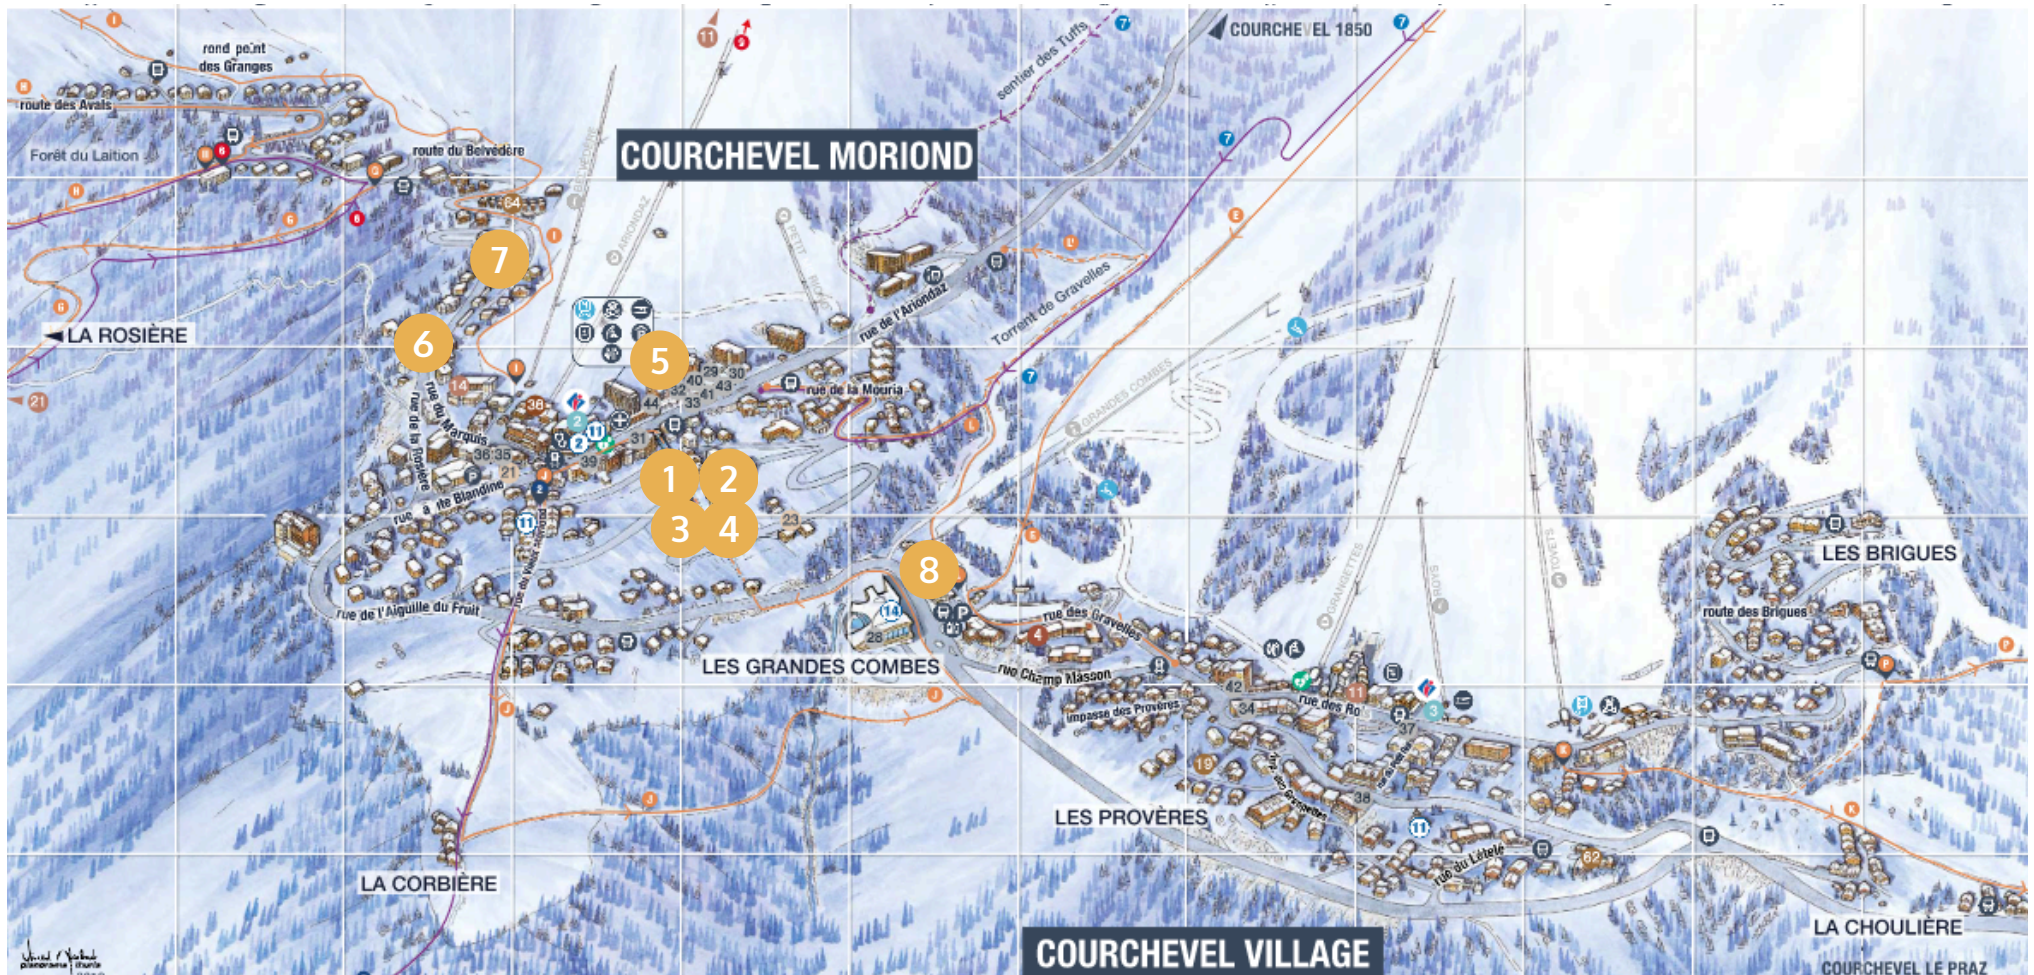

COURCHEVEL MORIOND 1650 RESORT MAP

KEY

- | | | | |
|-----------------|------------------|-------------------------|----------------|
| 1 Le C | 3 Keystone Lodge | 5 Aspen Lodge | 7 Canyon Lodge |
| 2 Whister Lodge | 4 Mammoth Lodge | 6 Manali Lodge & Suites | 8 Ecrin Blanc |