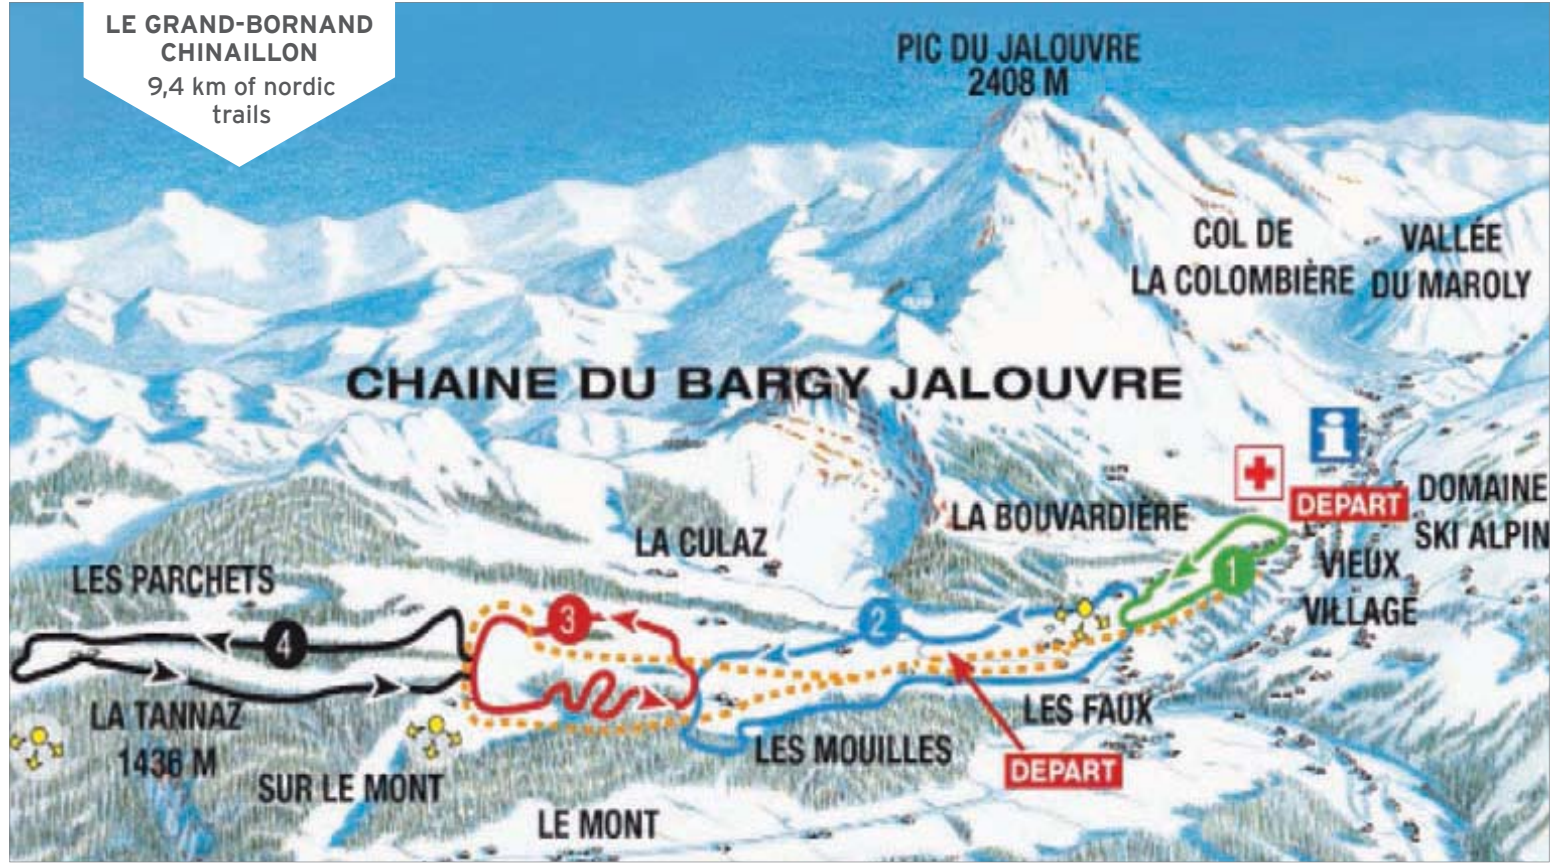

Nordic ski slopes Map

LE GRAND-BORNAND VILLAGE
58 km of groomed and marked trails

LE GRAND-BORNAND CHINAILLON
9,4 km of nordic trails