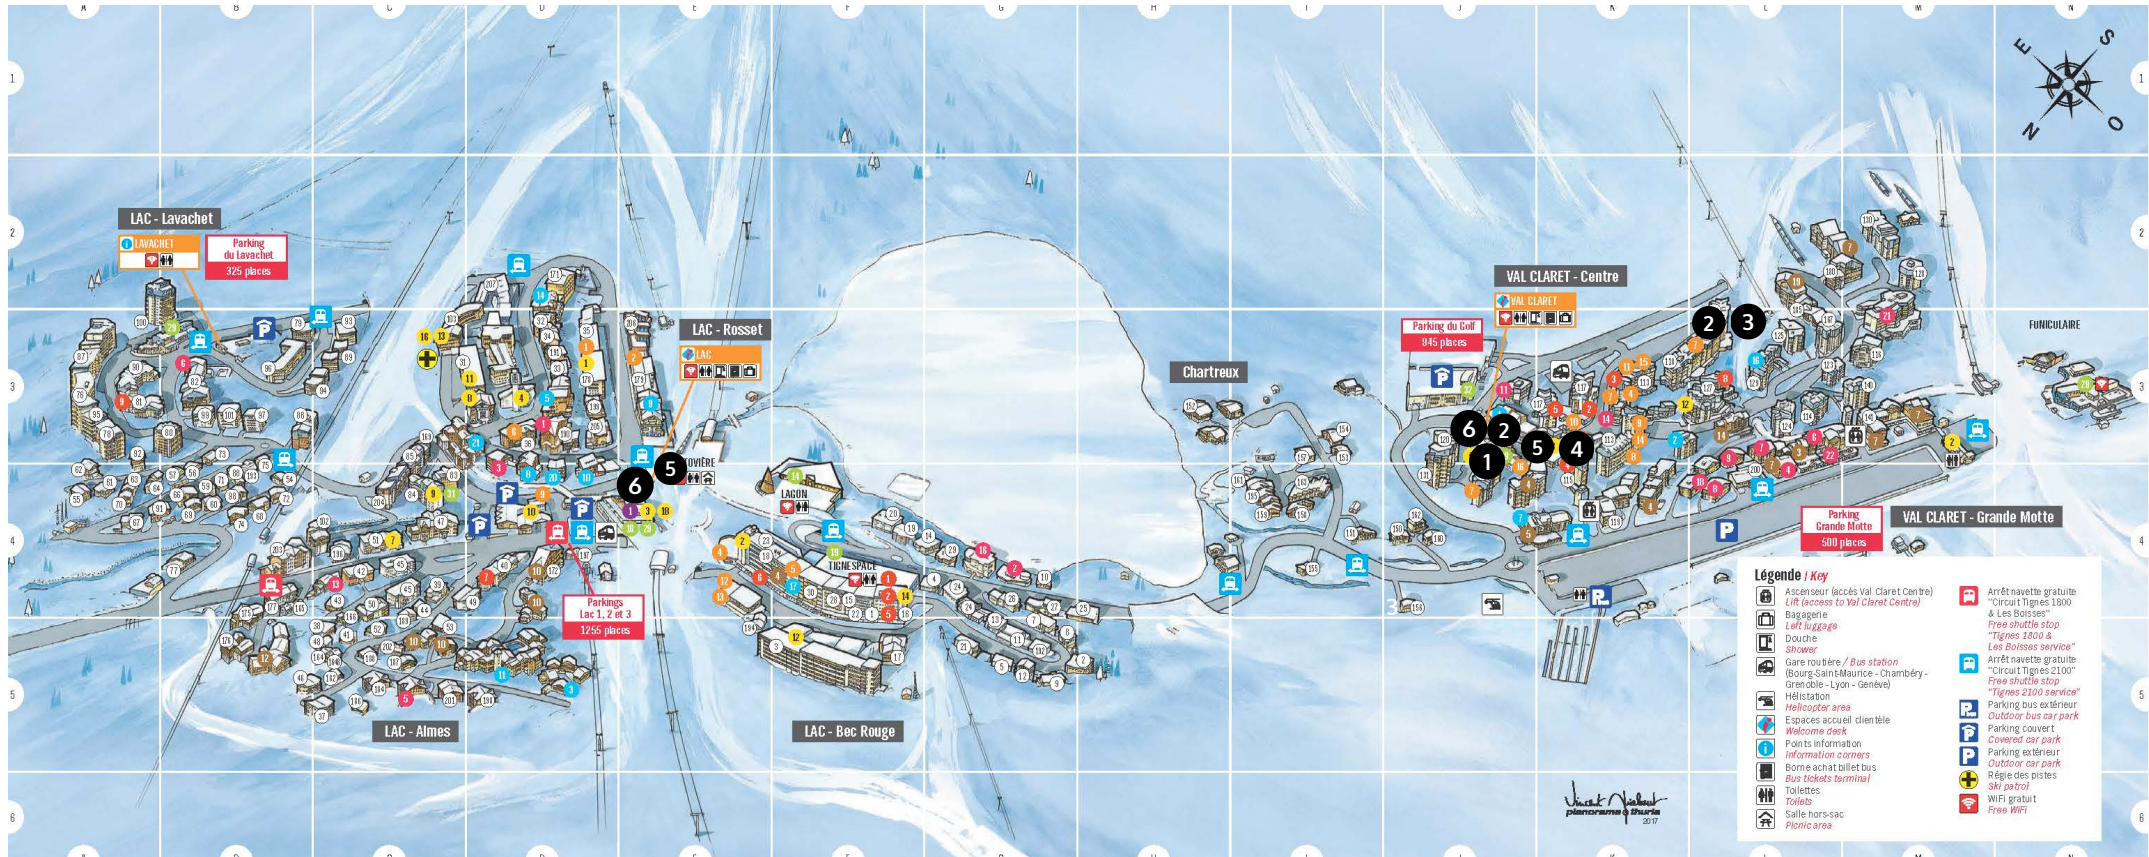

2

ESF ski school offices

4

Ski shop Skiset Sport Glisse

6

Information desk & tourist office

LE NEVADA, TIGNES VAL CLARET

KEY

- | | | |
|---------------------------------|--|--|
| 1 Le Nevada | 3 ESF ski school meeting points | 5 Lift pass offices |
| 2 ESF ski school offices | 4 Ski shop Sport 2000 Arctik | 6 Information desk & tourist office |

**SUMMMER
MAPS**

TIGNES LE LAC & VAL CLARET RESORT MAP

KEY

- 1 Le Nevada
- 2 Le Telemark

TIGNES LE LAC & VAL CLARET RESORT MAP

KEY

- 1 Le Nevada
- 2 Le Telemark

LE TELEMAR, TIGNES LE LAC

KEY

- 1 Le Telemark

TIGNES VAL CLARET RESORT MAP

KEY

1 Le Nevada

- Légende / Key**
- Ascenseur (accès Val Claret Centre)
 - Lift (accès à Val Claret Centre)
 - Bagagerie / Left luggage
 - Douche / Shower
 - Gare routière / Bus station (Bourg-Saint-Maurice Chambéry - Grenoble - Lyon - Genève)
 - Office de Tourisme / Tourist Office
 - Point Information / Information corners
 - Borne achat billets bus / Bus tickets terminal
 - Toilettes / Toilets
 - Salle hors-sac / Picnic area
 - Hélistation / Helicopter area
 - Village Igloo «La banquise» / Igloo Village «ice pack»