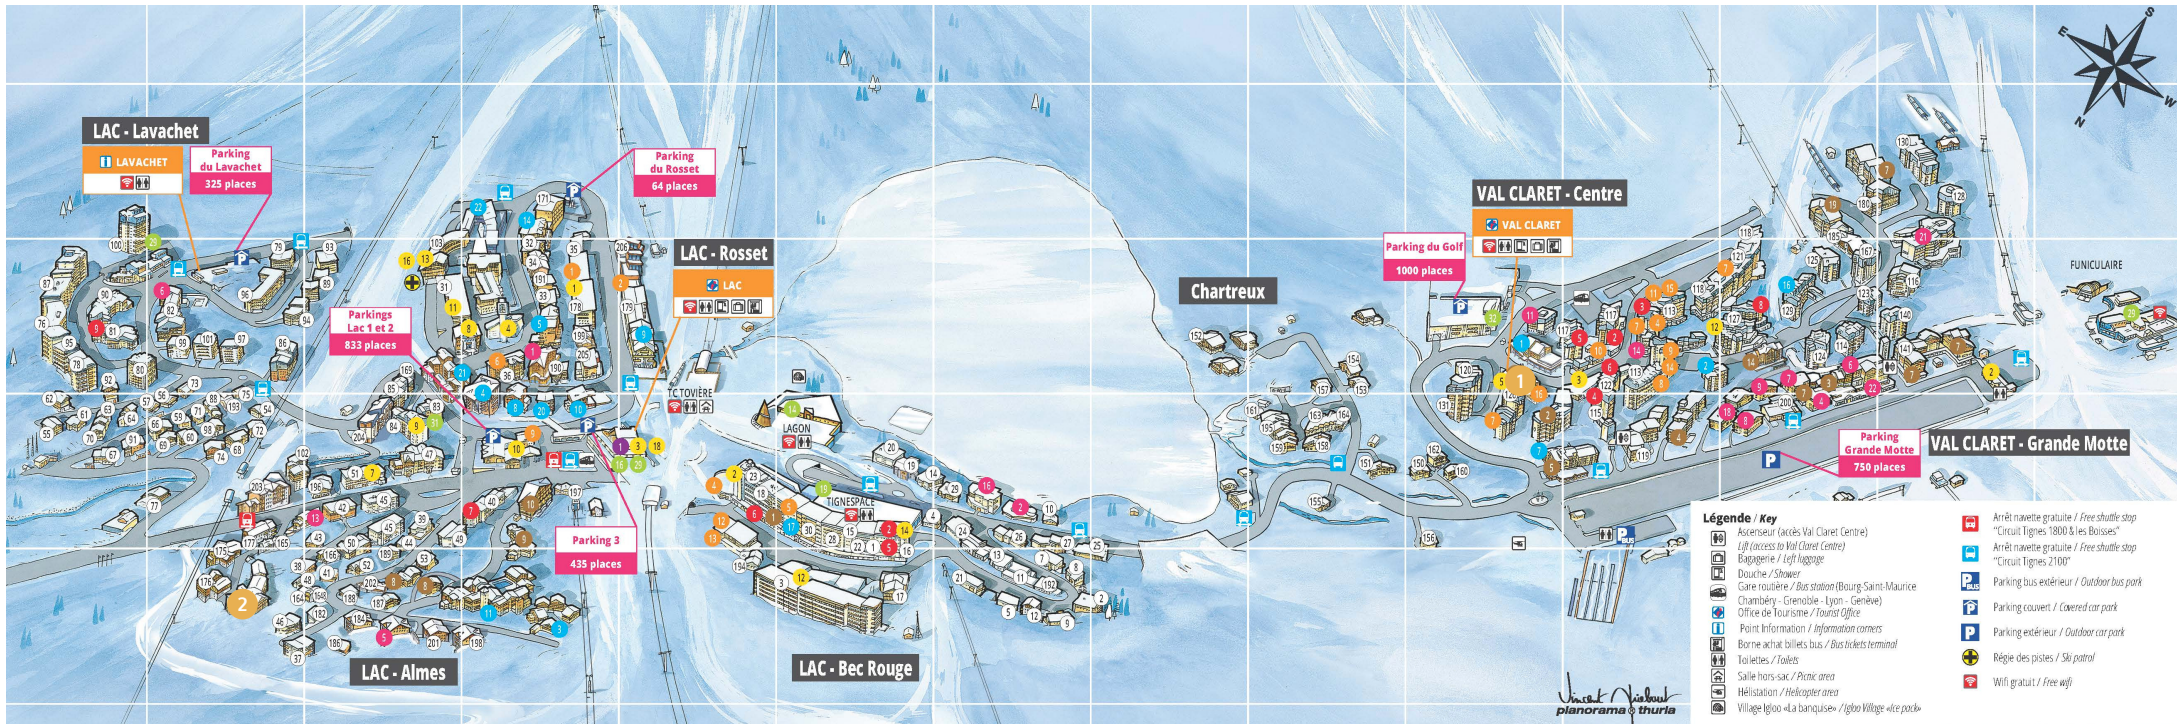

LE JHANA, TIGNES VAL CLARET

KEY

1

Residence Le Jhana

3

ESF ski school meeting points

5

Lift pass offices

- | | | |
|---------------------------------|--|--|
| 1 Le Nevada | 3 ESF ski school meeting points | 5 Lift pass offices |
| 2 ESF ski school offices | 4 Ski shop Sport 2000 Arctik | 6 Information desk & tourist office |

**SUMMMER
MAPS**

TIGNES LE LAC & VAL CLARET RESORT MAP

KEY

- 1 Le Nevada
- 2 Le Telemark

TIGNES LE LAC & VAL CLARET RESORT MAP

KEY

- 1 Le Nevada
- 2 Le Telemark

LE TELEMAR, TIGNES LE LAC

KEY

- 1 Le Telemark

TIGNES VAL CLARET RESORT MAP

KEY

1 Le Nevada

- Légende / Key**
- Ascenseur (accès Val Claret Centre)
 - Lift (accès à Val Claret Centre)
 - Bagagerie / Left luggage
 - Douche / Shower
 - Gare routière / Bus station (Bourg-Saint-Maurice Chambéry - Grenoble - Lyon - Genève)
 - Office de Tourisme / Tourist Office
 - Point Information / Information corners
 - Borne achat billets bus / Bus tickets terminal
 - Toilettes / Toilets
 - Salle hors-sac / Picnic area
 - Hélistation / Helicopter area
 - Village Igloo «La banquise» / Igloo Village «ice pack»