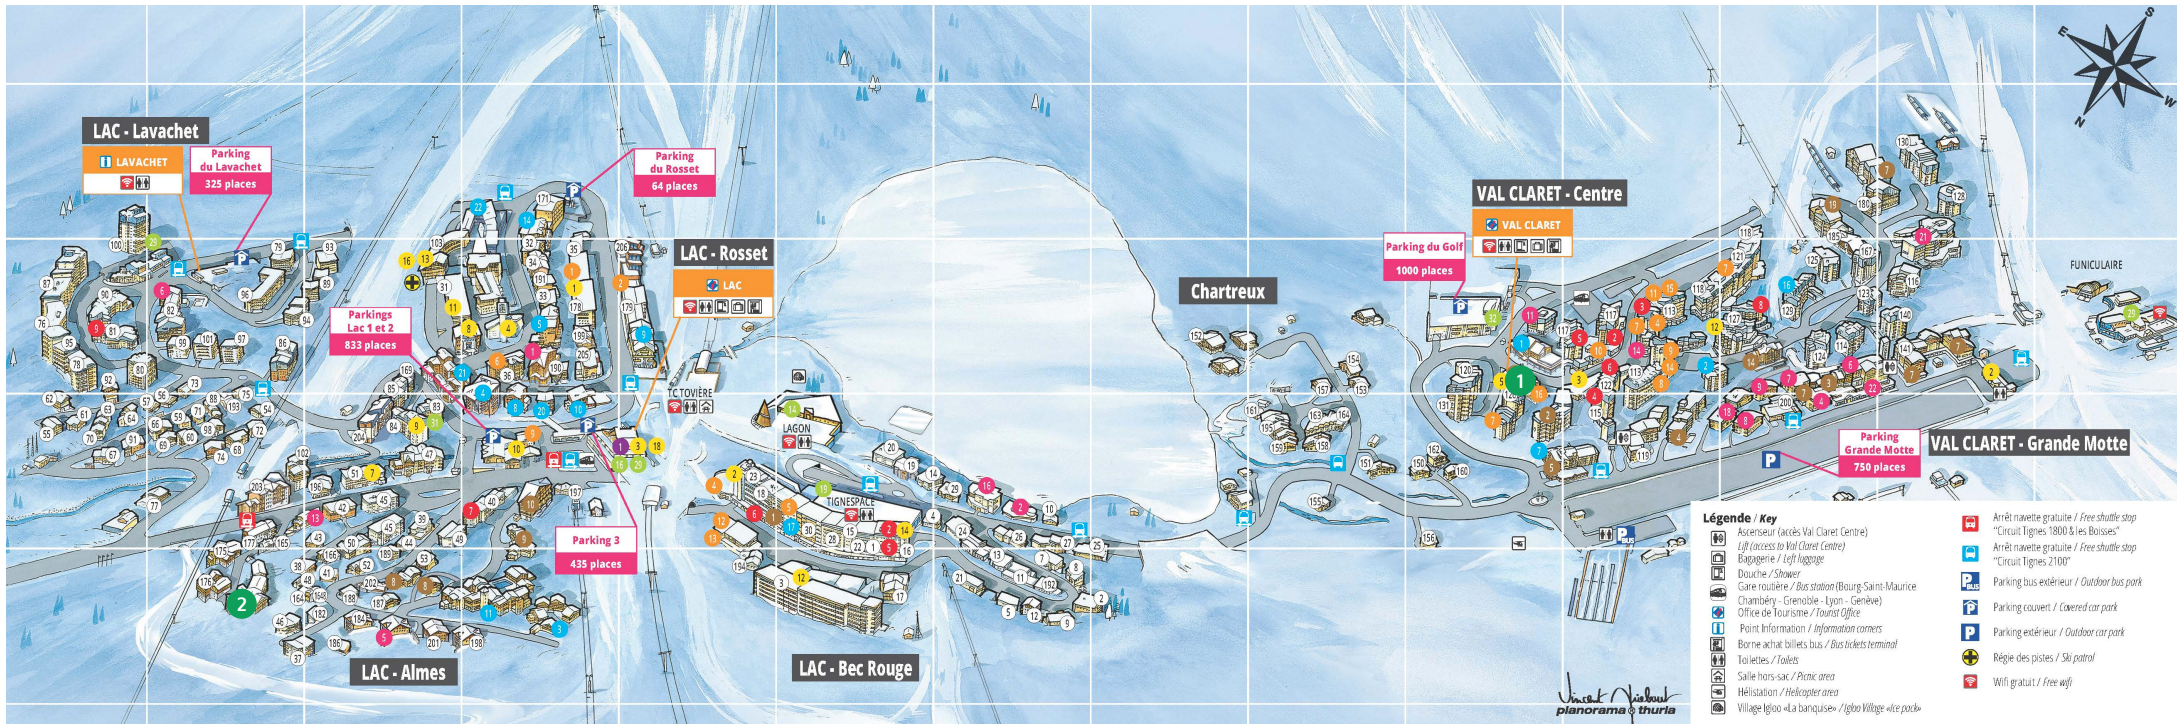

- | | | |
|---------------------------------|--|--|
| 1 Le Nevada | 3 ESF ski school meeting points | 5 Lift pass offices |
| 2 ESF ski school offices | 4 Ski shop Sport 2000 Arctik | 6 Information desk & tourist office |

**SUMMMER
MAPS**

TIGNES LE LAC & VAL CLARET RESORT MAP

KEY

- 1 Le Nevada
- 2 Le Telemark

TIGNES LE LAC & VAL CLARET RESORT MAP

KEY

- 1 Le Nevada
- 2 Le Telemark

LE TELEMAR, TIGNES LE LAC

KEY

- 1 Le Telemark

TIGNES VAL CLARET RESORT MAP

KEY

1 Le Nevada

- Légende / Key**
- Ascenseur (accès Val Claret Centre)
 - Lift (accès à Val Claret Centre)
 - Bagagerie / Left luggage
 - Douche / Shower
 - Gare routière / Bus station (Bourg-Saint-Maurice Chambéry - Grenoble - Lyon - Genève)
 - Office de Tourisme / Tourist Office
 - Point Information / Information corners
 - Borne achat billets bus / Bus tickets terminal
 - Toilettes / Toilets
 - Salle hors-sac / Picnic area
 - Hélistation / Helicopter area
 - Village Igloo «La banquise» / Igloo Village «ice pack»

- Arrêt navette gratuite / Free shuttle stop "Circuit Tignes 1800 & les Boisses"
- Arrêt navette gratuite / Free shuttle stop "Circuit Tignes 2100"
- Parking bus extérieur / Outdoor bus park
- Parking couvert / Covered car park
- Parking extérieur / Outdoor car park
- Régie des pistes / Ski patrol
- Wifi gratuit / Free wifi