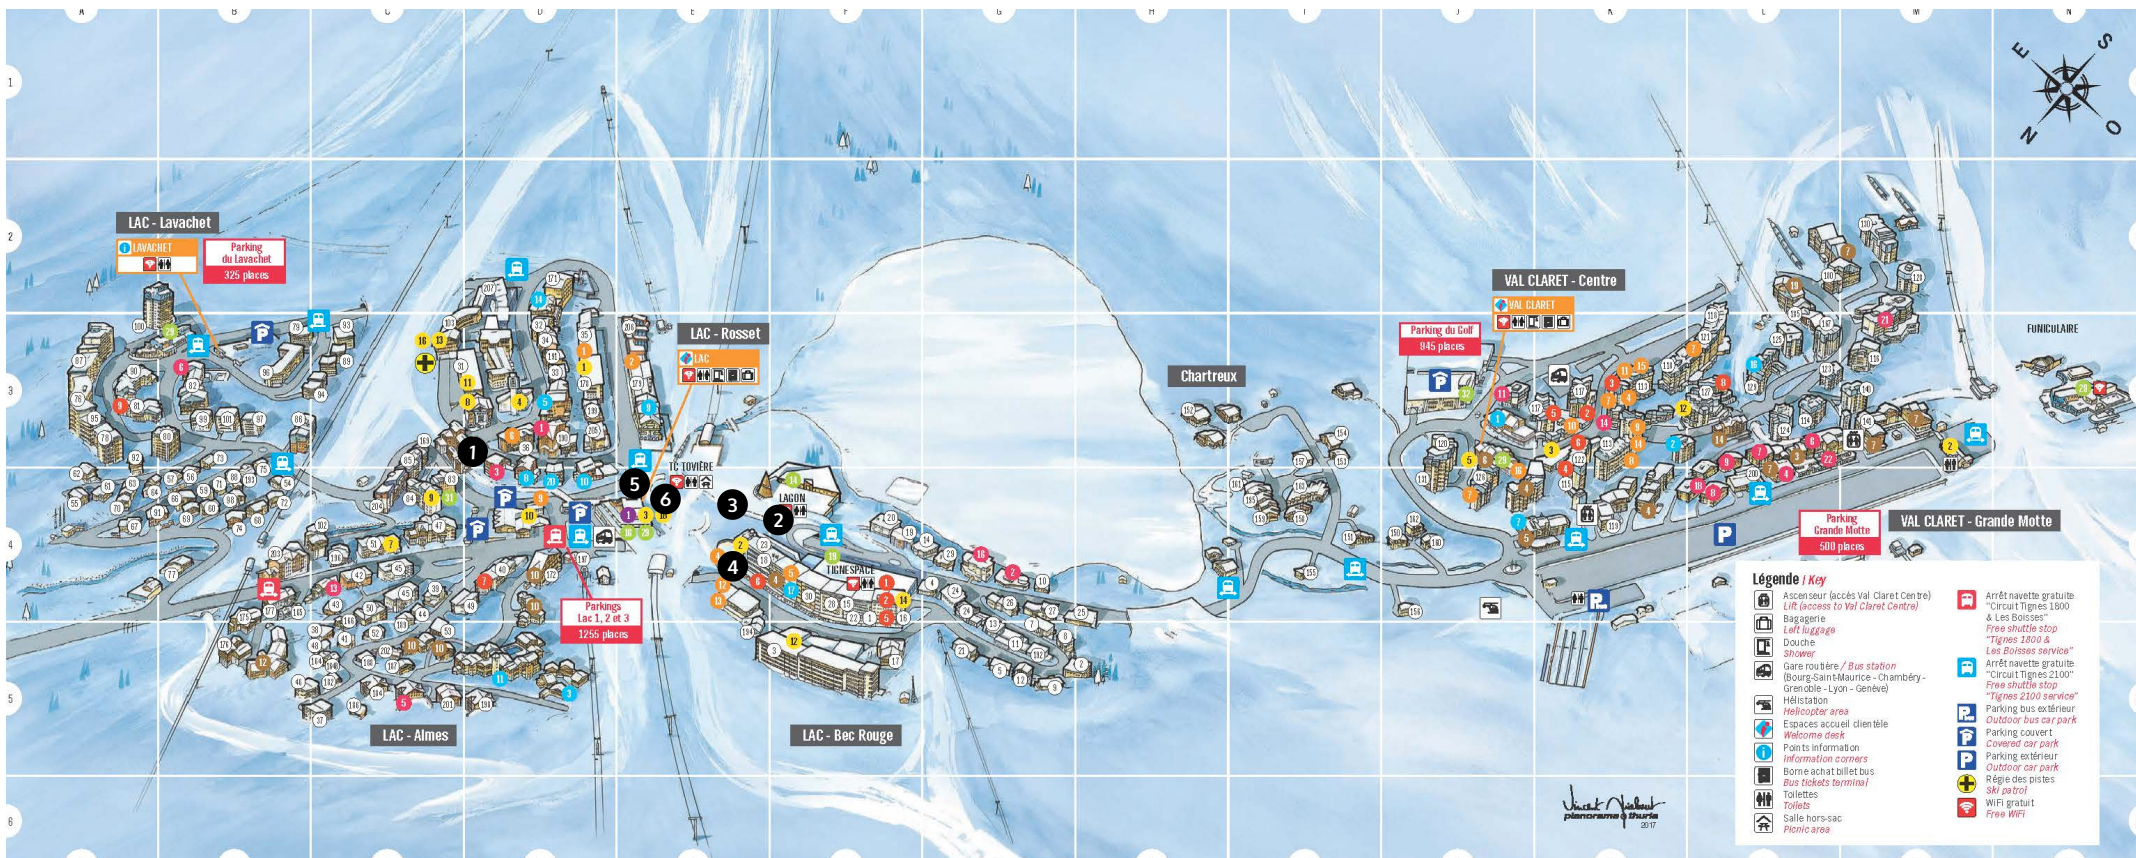

MONTANA AIRELLES, TIGNES LE LAC

KEY

- | | | |
|--------------------------------|--|---------------------------|
| 1 Montana Aireselles | 3 ESF ski school meeting points | 5 Lift pass office |
| 2 ESF ski school office | 4 Ski schop Sport 2000 Clarey Sport | 6 Tourist office |

LE TAOS, TIGNES LE LAC

KEY

- 1** Hotel-Residence Le Taos
- 2** ESF ski school office
- 3** ESF ski school meeting points
- 4** Ski shop Spot 2000 Clarey Sport
- 5** Lift pass office
- 6** Tourist office

**SUMMMER
MAPS**

TIGNES LE LAC & VAL CLARET RESORT MAP

KEY

- 1 Le Nevada
- 2 Le Telemark

TIGNES LE LAC & VAL CLARET RESORT MAP

KEY

- 1 Le Nevada
- 2 Le Telemark

LE TELEMAR, TIGNES LE LAC

KEY

- 1 Le Telemark

TIGNES VAL CLARET RESORT MAP

KEY

1 Le Nevada

- Légende / Key**
- Ascenseur (accès Val Claret Centre)
 - Lift (accès à Val Claret Centre)
 - Bagagerie / Left luggage
 - Douche / Shower
 - Gare routière / Bus station (Bourg-Saint-Maurice Chambéry - Grenoble - Lyon - Genève)
 - Office de Tourisme / Tourist Office
 - Point Information / Information corners
 - Borne achat billets bus / Bus tickets terminal
 - Toilettes / Toilets
 - Salle hors-sac / Picnic area
 - Hélistation / Helicopter area
 - Village Igloo «La banquise» / Igloo Village «ice pack»