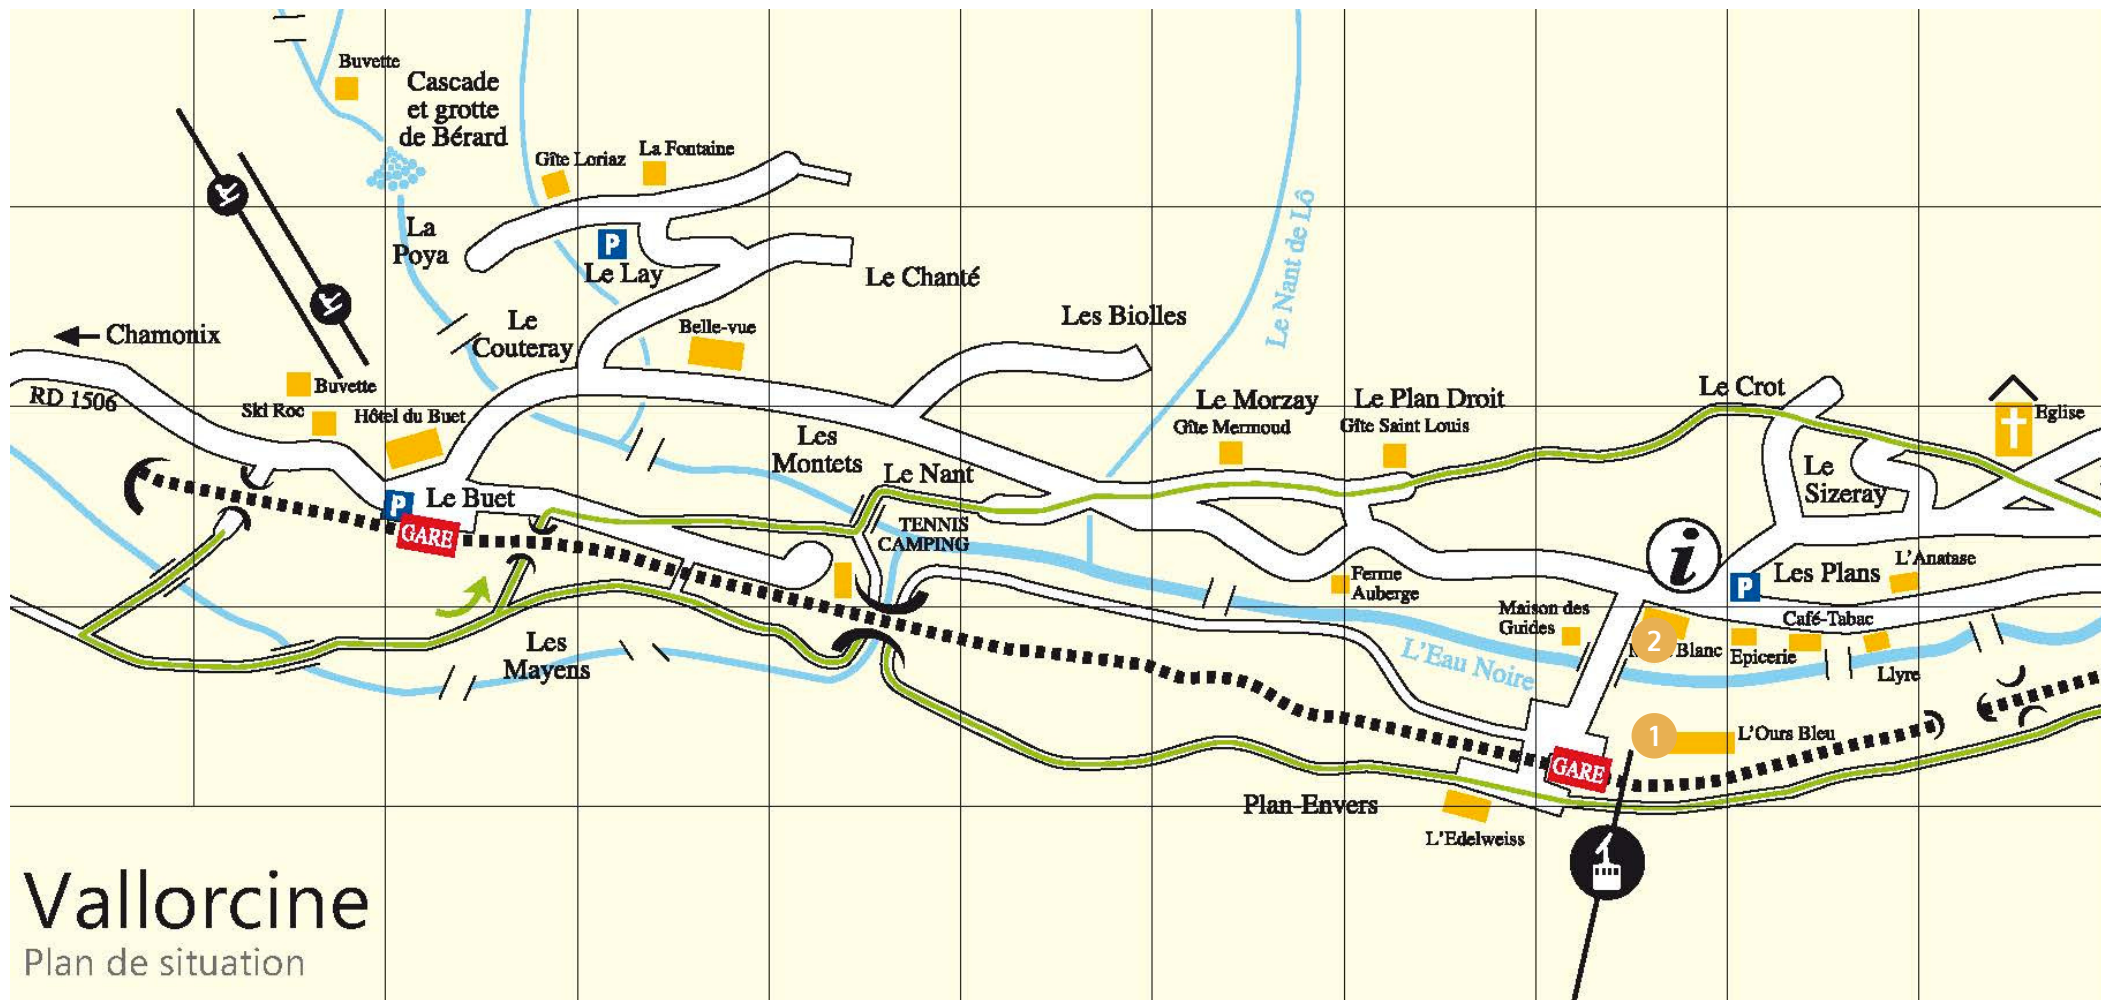

VALLORCINE RESORT MAP

KEY

1 Portes du Mont Blanc

2 Residence & Spa Vallorcine Mont Blanc

PORTES DU MONT BLANC, VALLORCINE

KEY

- 1 Portes du Mont Blanc
- 2 Lift pass office and ESF ski school office

Please collect ski hire in Argentiere which is 8km away. Ski hire shop Sport 2000 "Stamos Sports", Centre Commercial Grand Roc. 0033 4 50 54 0342.