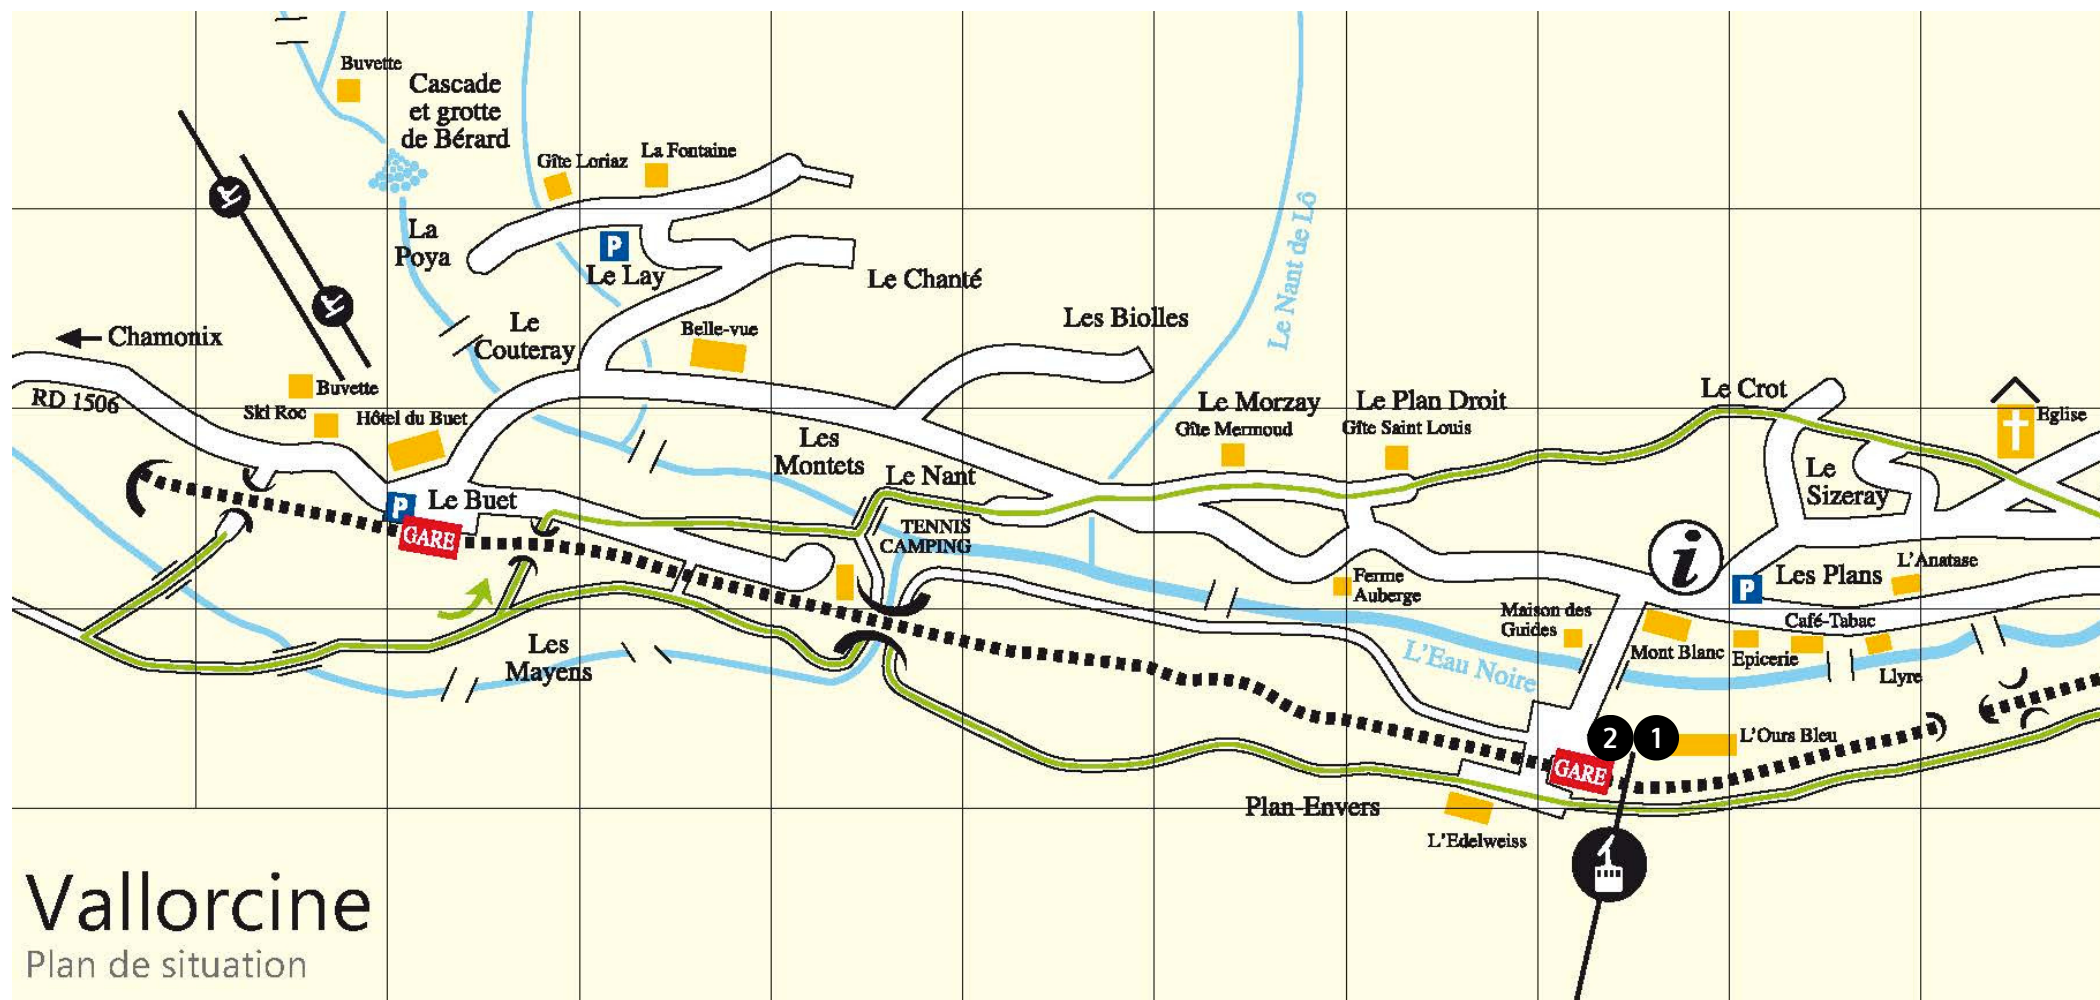

VALLORCINE RESORT MAP

KEY

1 Portes du Mont Blanc

2 Residence & Spa Vallorcine Mont Blanc

PORTES DU MONT BLANC, VALLORCINE

KEY

- 1 Portes du Mont Blanc
- 2 Lift pass office and ESF ski school office

Please collect ski hire in Argentiere which is 8km away. Ski hire shop Sport 2000 "Stamos Sports", Centre Commercial Grand Roc. 0033 4 50 54 0342.