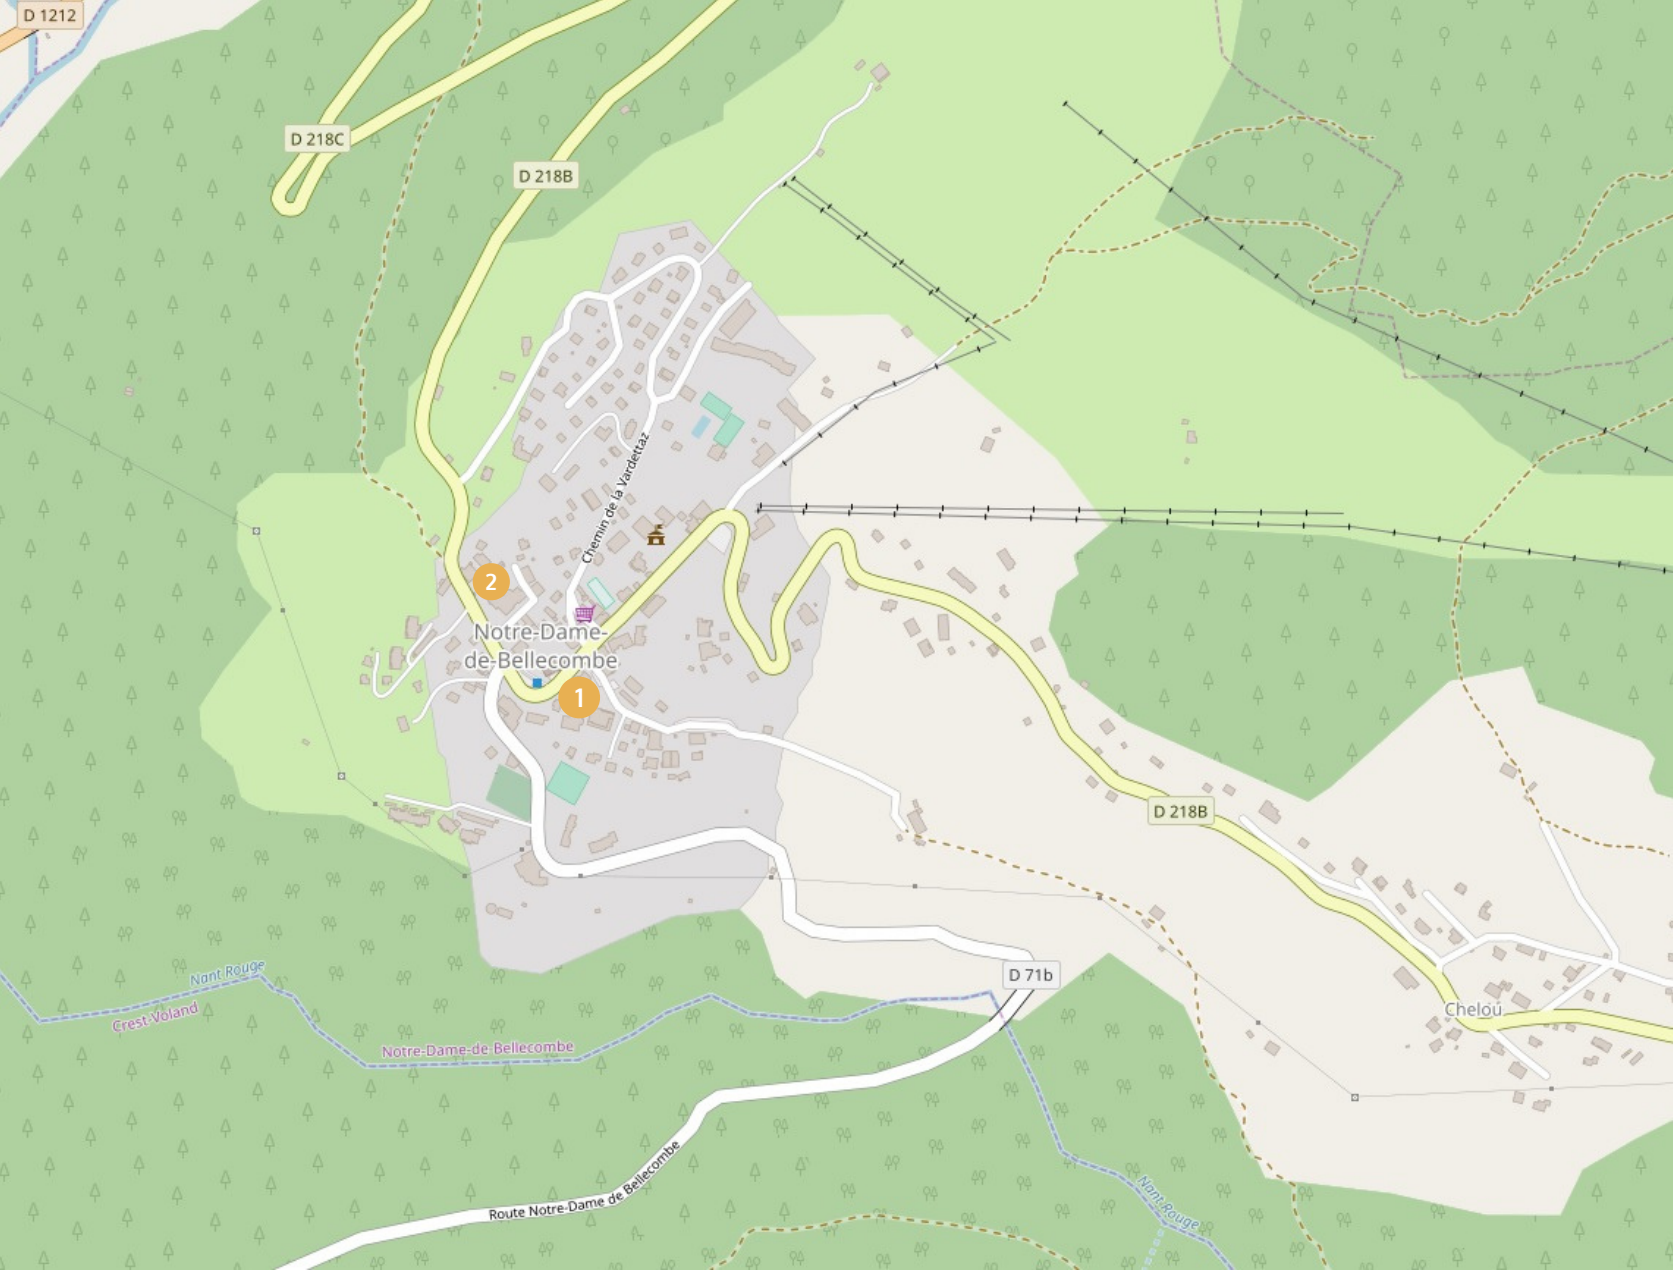

NOTRE DAME DE BELLECOMBE RESORT MAP

KEY

- 1 Le Village
- 2 Belles Roches

NOTRE DAME DE BELLECOMBE RESORT MAP

KEY

- 1 Le Village
- 2 ESF ski school office
- 3 Lift pass office
- 4 Ski hire shop: Skiset Catherine Quittet is a 5 minute drive from the residence Le Village in Le Planay. Please follow D218B road and you will see the shop will be on the right.