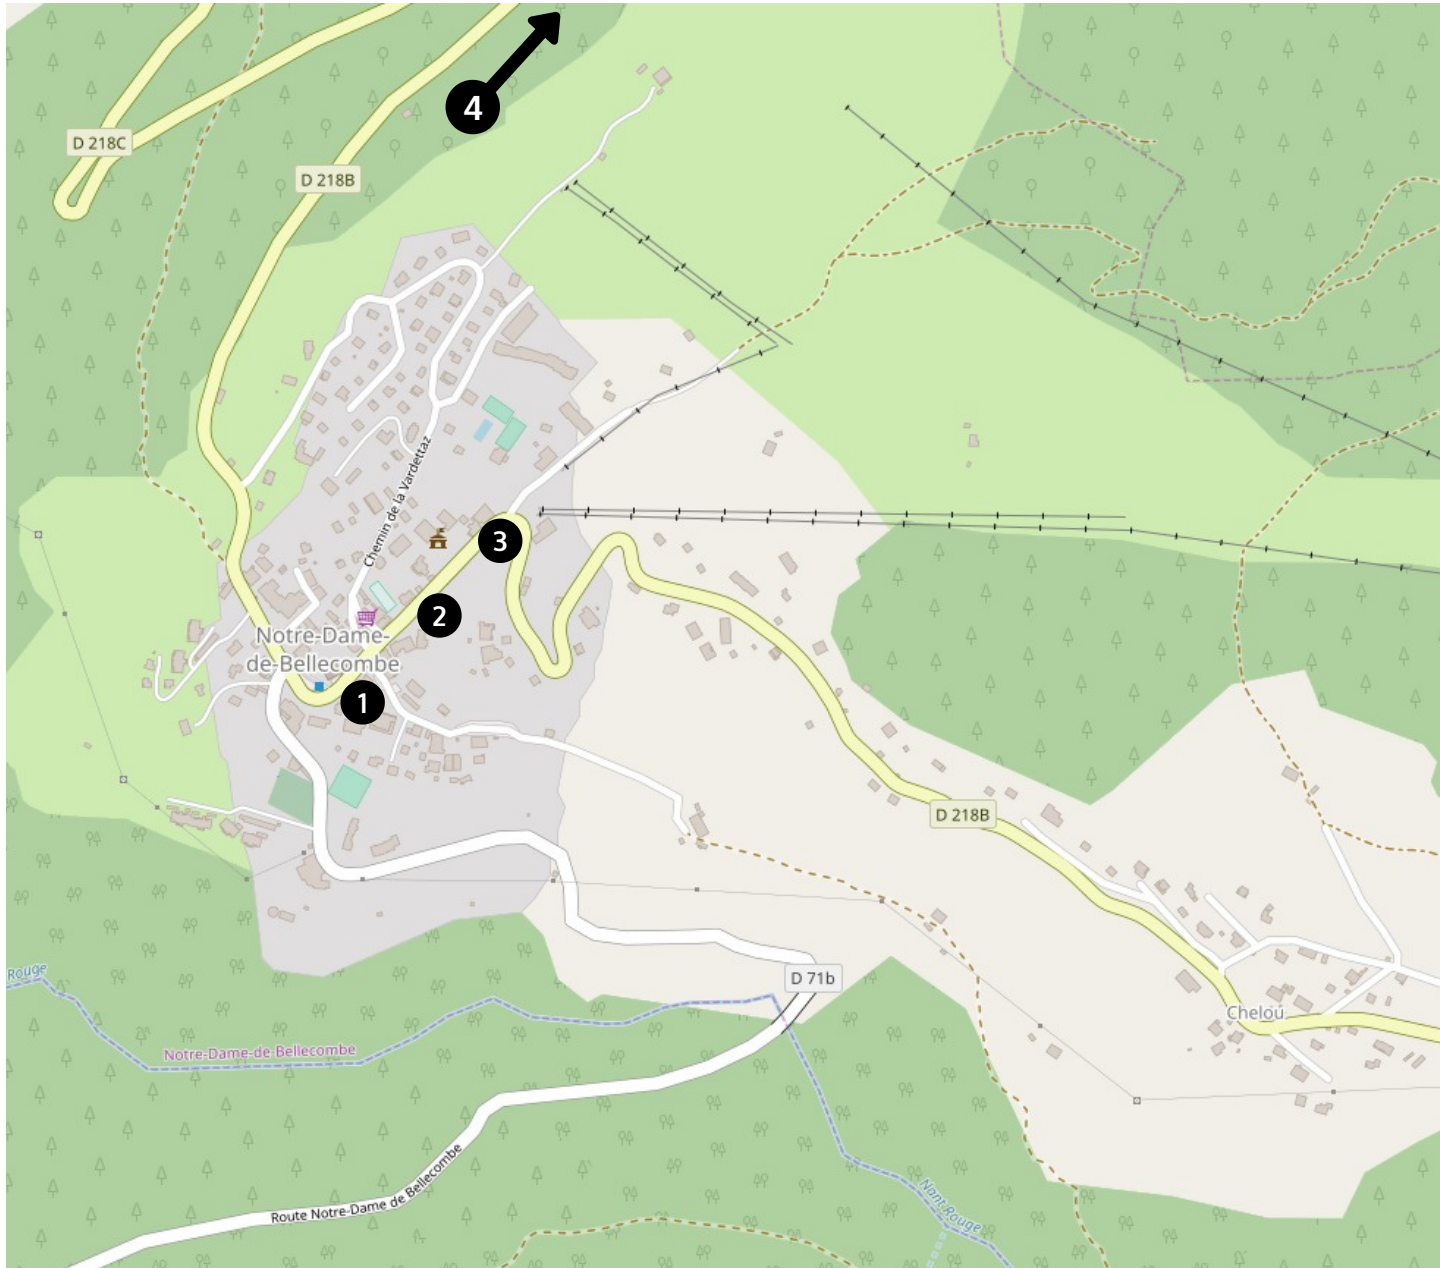

NOTRE DAME DE BELLECOMBE RESORT MAP

KEY

- 1 Le Village
- 2 Belles Roches

NOTRE DAME DE BELLECOMBE RESORT MAP

KEY

- 1 Le Village
- 2 ESF ski school office
- 3 Lift pass office
- 4 Ski hire shop: Skiset Catherine Quittet is a 5 minute drive from the residence Le Village in Le Planay. Please follow D218B road and you will see the shop will be on the right.