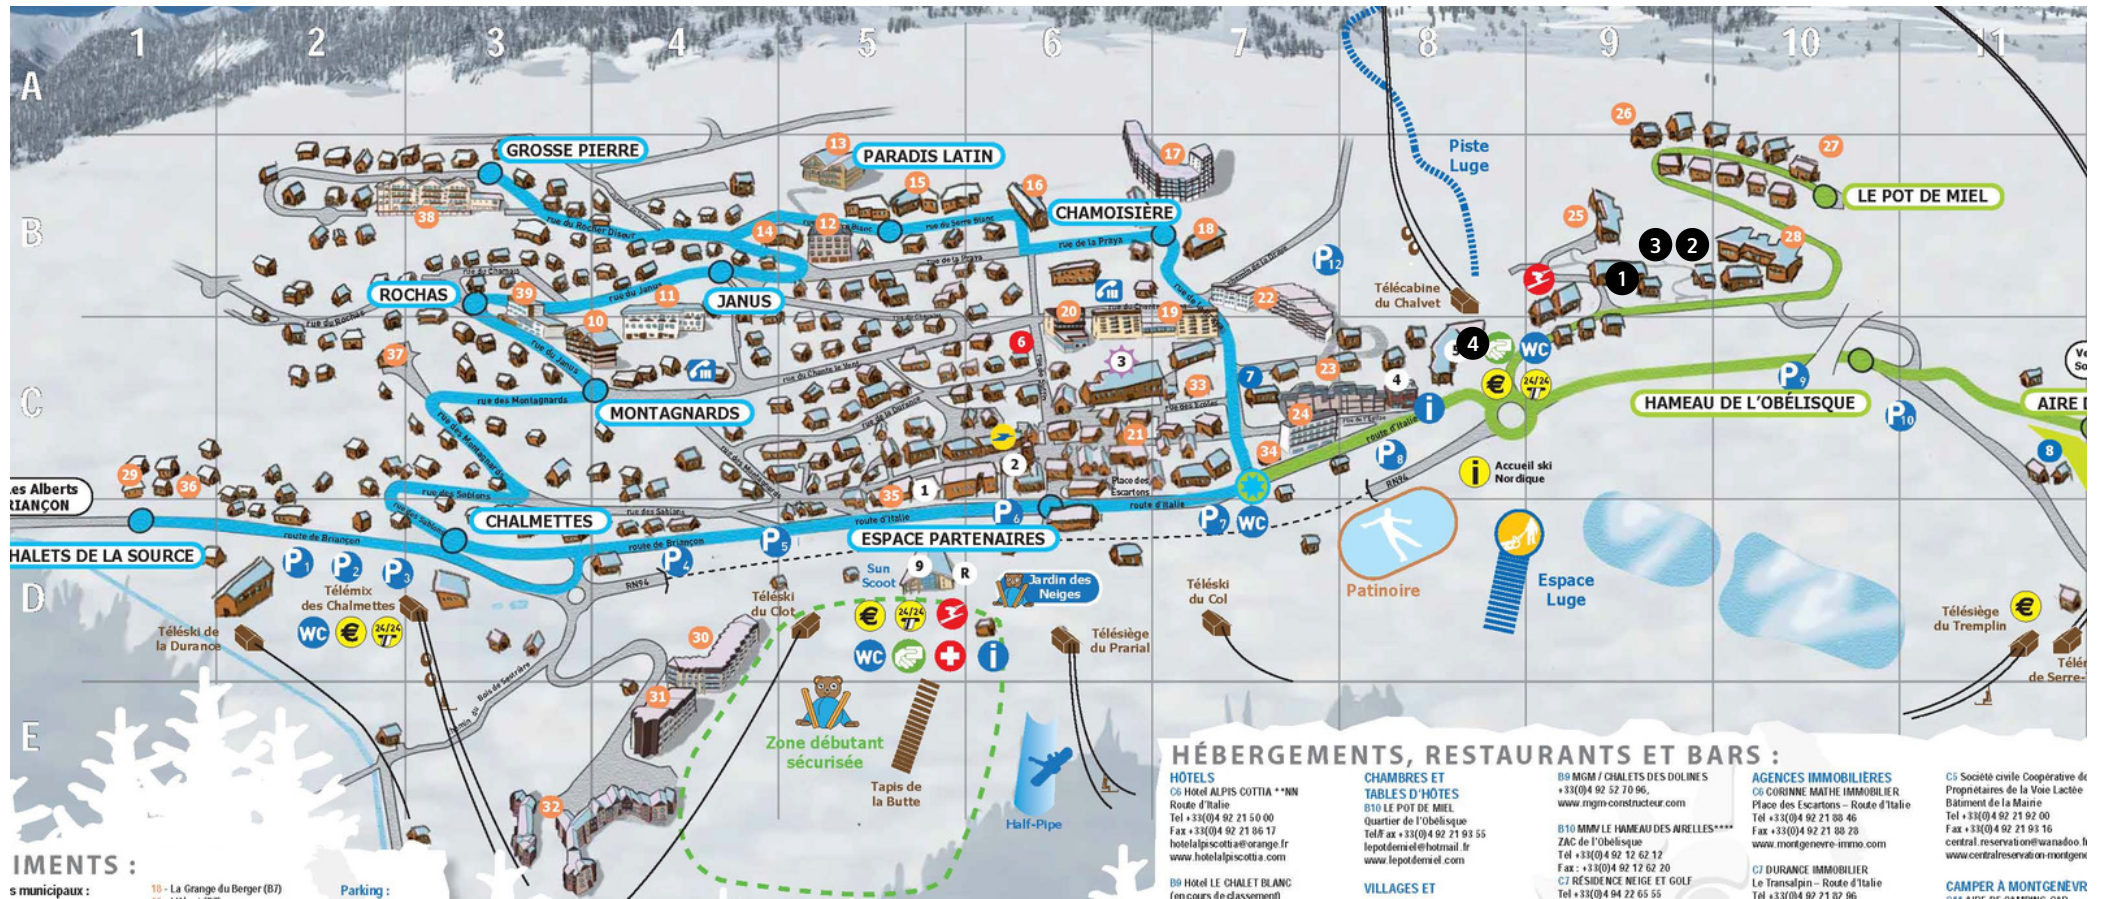

CHALET DES DOLINES - MONTGENEVRE