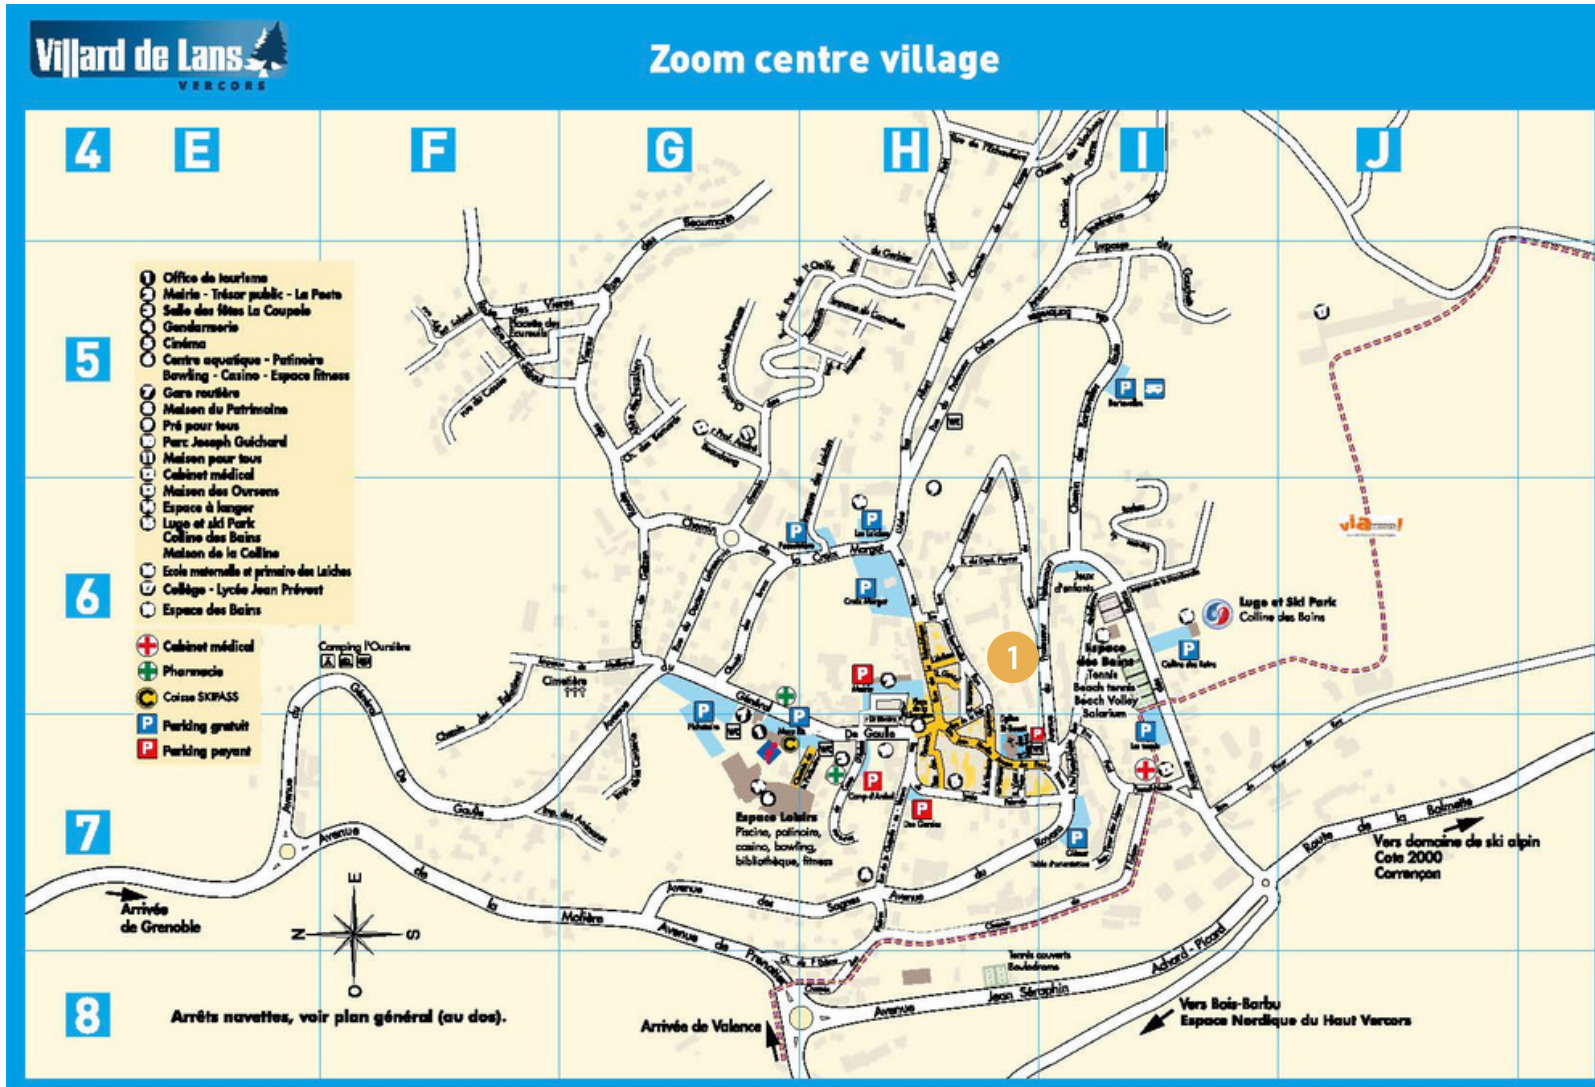

VILLARD DE LANS RESORT CENTRE MAP

KEY

1 Le Splendid

To access the ski area, you need to take a shuttle bus to Cote 2000. There is also a beginners area, little ones ESF and luge area at the Luge & Ski park not far from the residence, however this is not linked to the main ski area.