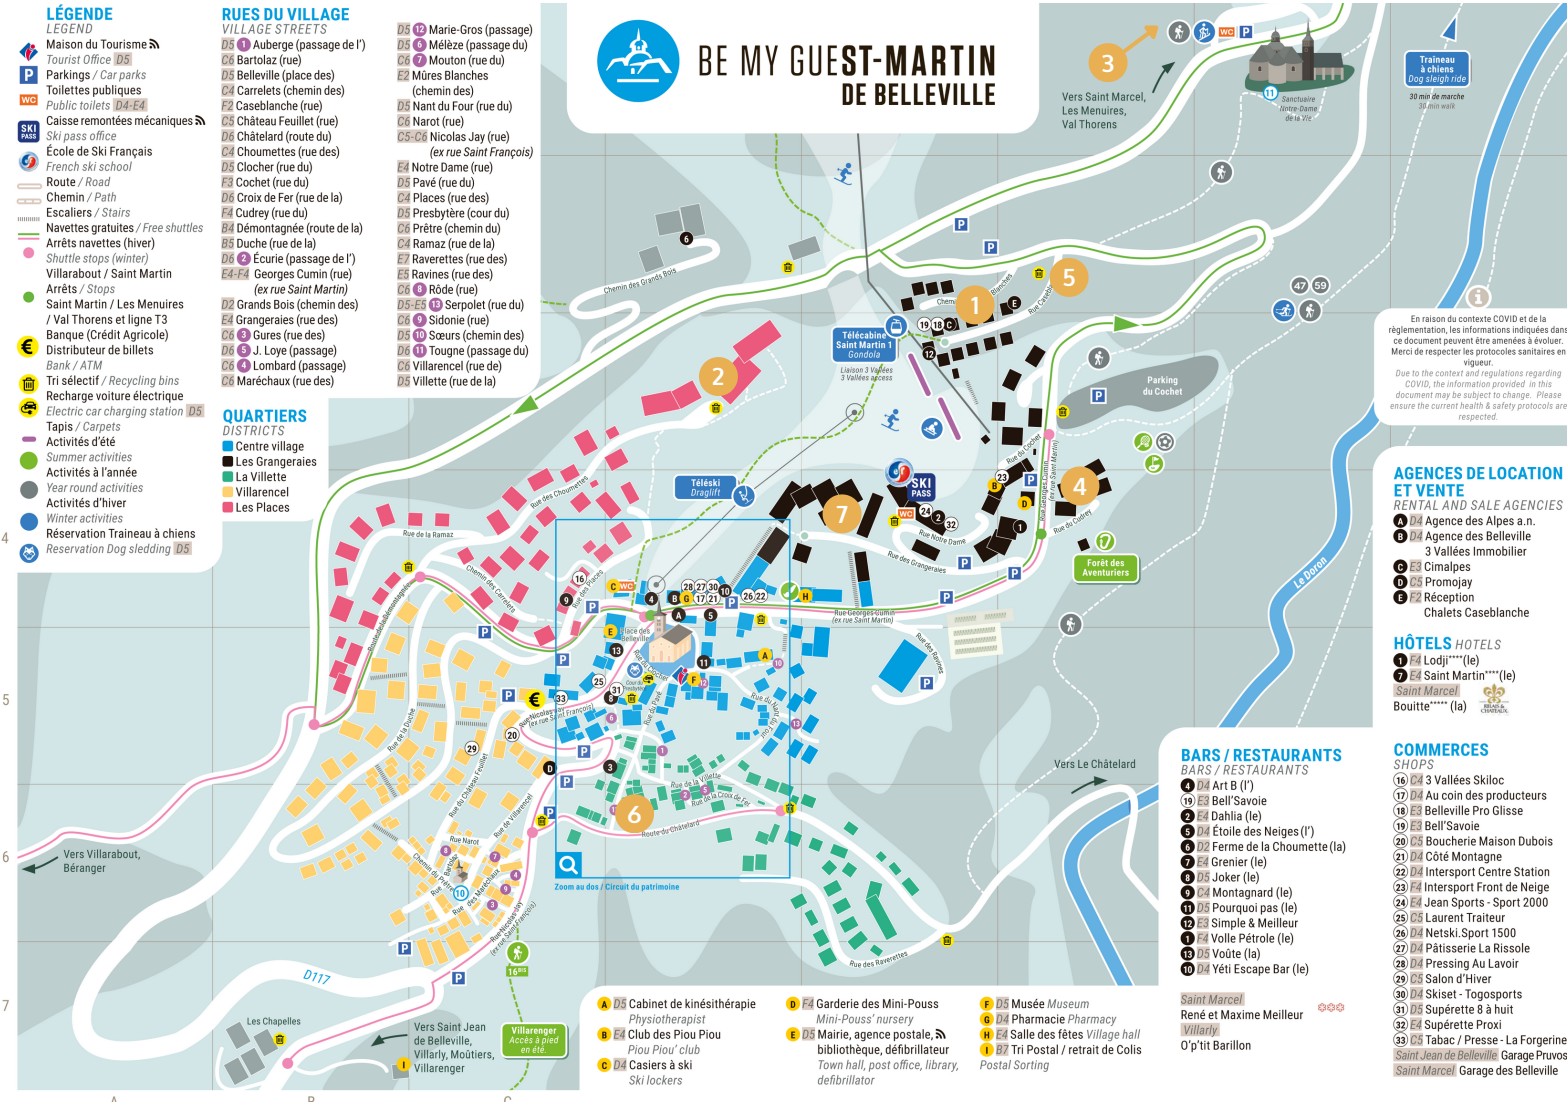

# ST MARTIN DE BELLEVILLE RESORT MAP

La Bouitte is just off the map in Saint Marcel.