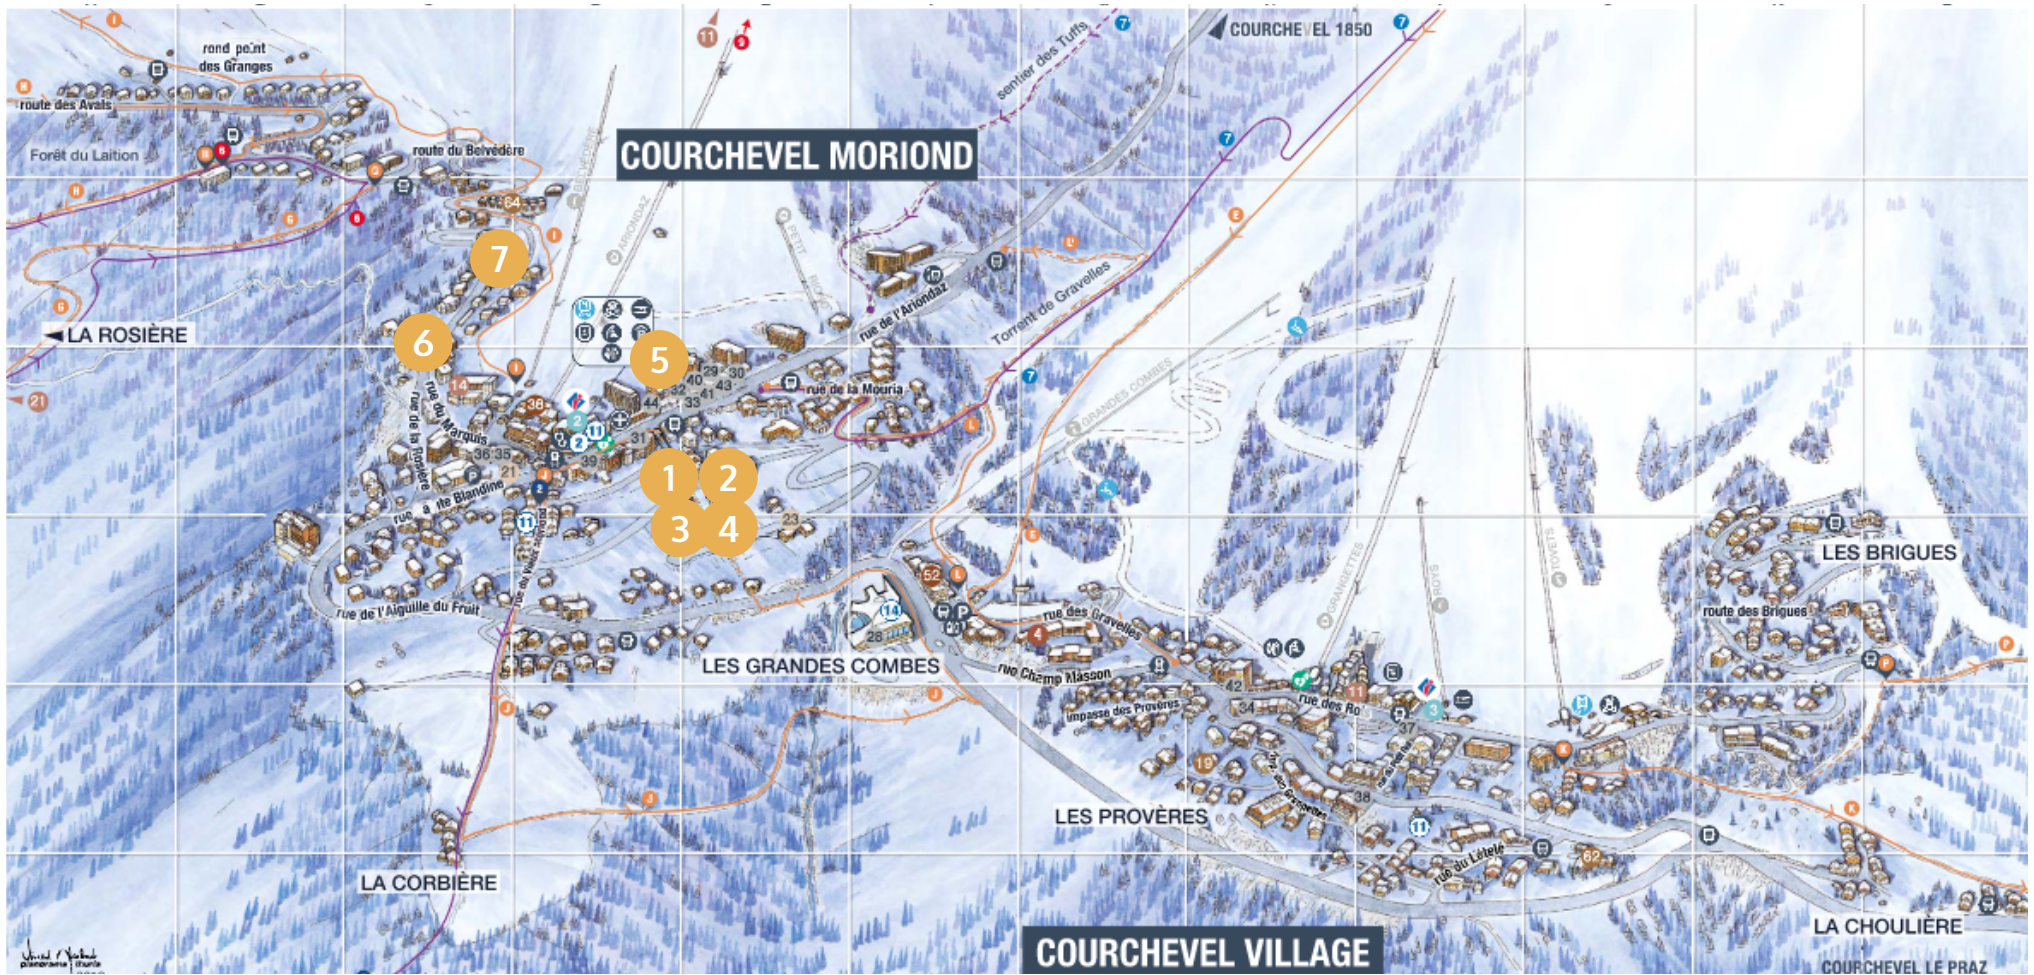

COURCHEVEL MORIOND RESORT MAP

KEY

- | | | | |
|-----------------|------------------|-------------------------|----------------|
| 1 Le C | 3 Keystone Lodge | 5 Aspen Lodge | 7 Canyon Lodge |
| 2 Whister Lodge | 4 Mammoth Lodge | 6 Manali Lodge & Suites | |